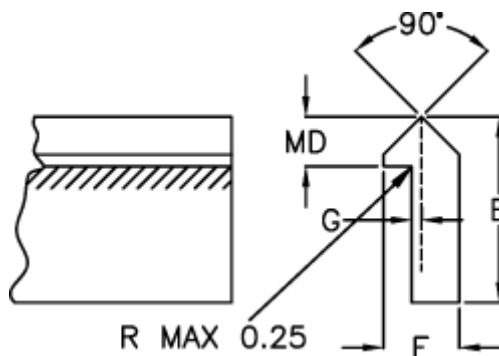

Data Sheet

Article number: 055526000

Description: Single edge track T2SS 6000mm

Measures

E = 15.87

F = 6.35

G = 0.78

Kg/m = 0.509

MD(T) = 4.75